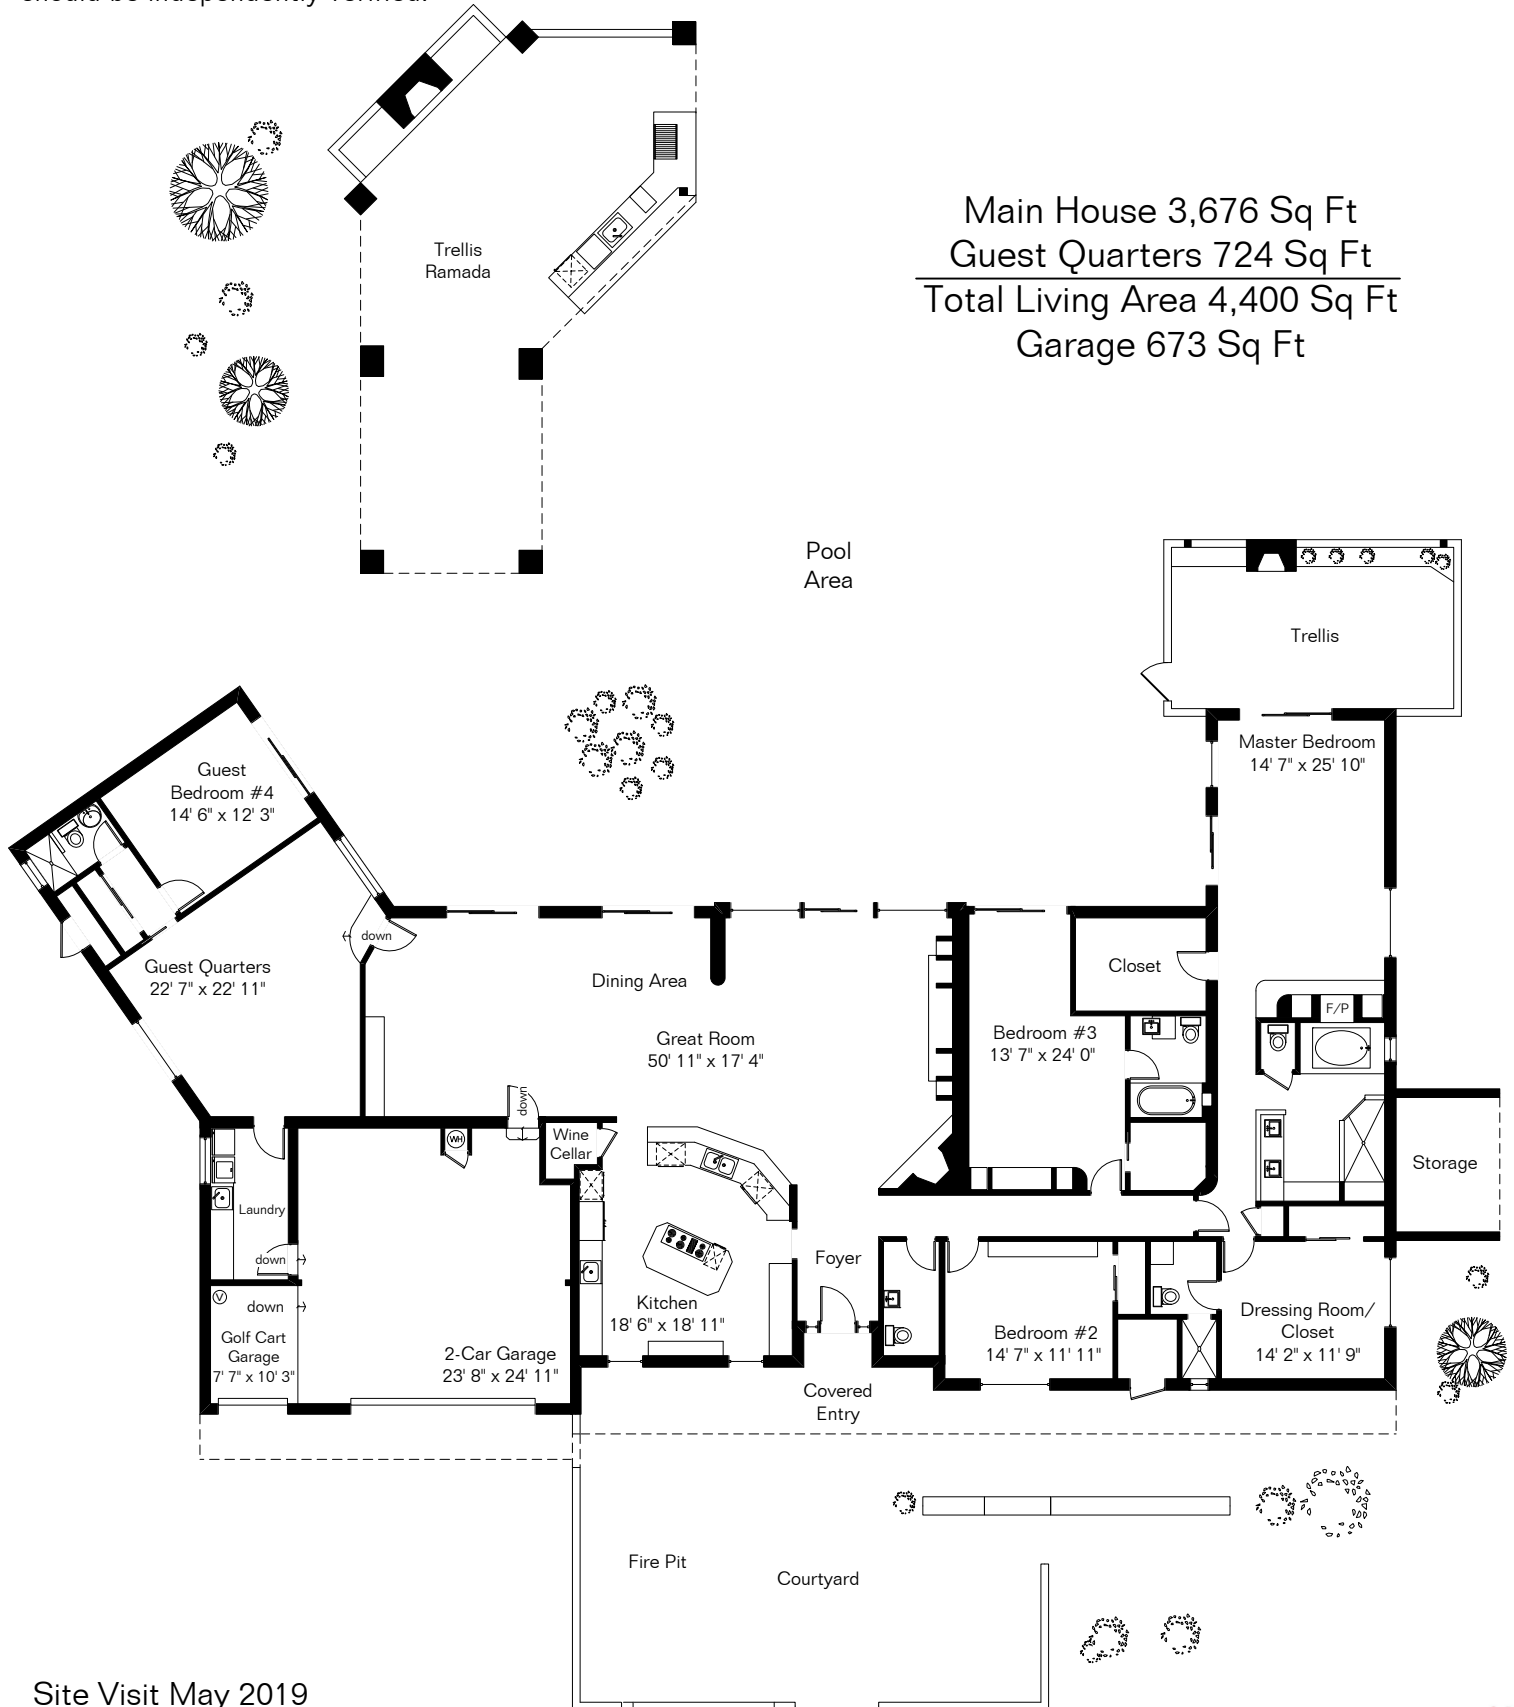

The square footages and room size information are deemed to be reliable but are not guaranteed and should be independently verified.

# 460 W Valle del Oro Rd

Main House 3,676 Sq Ft  
 Guest Quarters 724 Sq Ft  
 Total Living Area 4,400 Sq Ft  
 Garage 673 Sq Ft

Site Visit May 2019

0 ft. 6 ft. 10 ft. 20 ft.

Copyright 2019 Floor Plans First! LLC  
 All Rights Reserved.